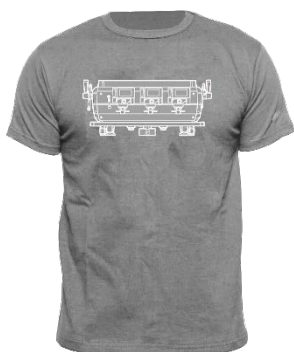

# MERCHANDISING

Storm Bluza  
02001748

**Cena €**

---

€88,00

Storm T-Shirt A  
02001754

**Cena €**

---