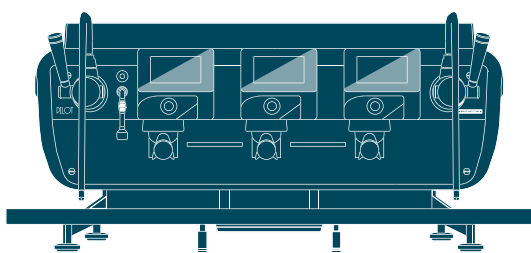

SINGLEBOILER 3GR