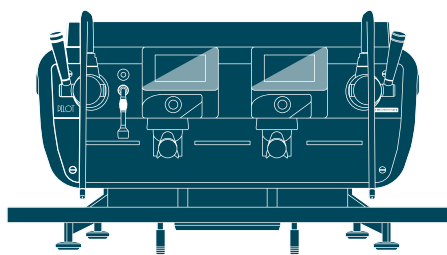

EXPERIMENTATION

Pilot is designed to make the life of barista easier.

A wide work area with led and two or three different screens, one on each group, allow a simple and quickly usage of the machine.

Two long steam wands that provide the barista a wide range of movements without the risk to burn thanks to the cool touch cover.

Two easy-to-use levers to purge and steam and an adjustable drip tray complete the design and features of the machine.

SINGLEBOILER 2GR